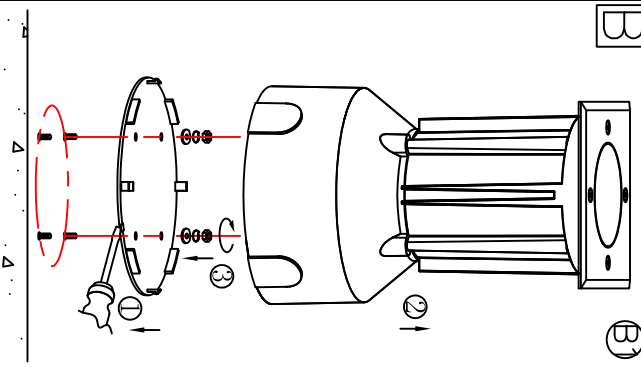

A

fill with water
must be empty
after 30 min

B

B1

B2

B3

B4

B5

C

B9

B8

B7

B6

BLA62343
WWW.EGLO.COM