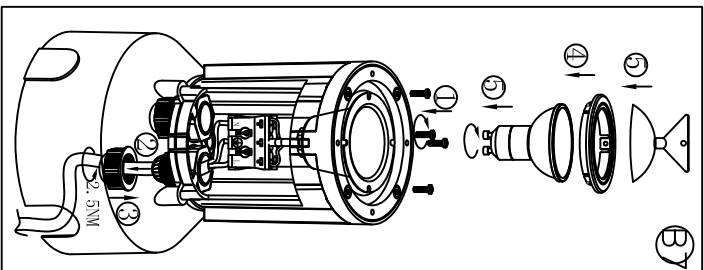

A

fill with water
must be empty
after 30 min

B

B1

B2

B3

B4

B5

C

B9

B8

B7

B6

BLA62343
WWW.EGLO.COM