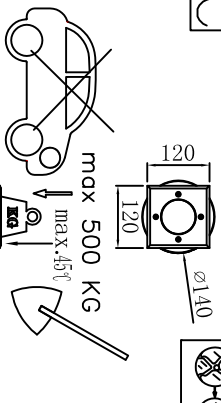

A

fill with water
must be empty
after 30 min

B

B1

B2

B3

B4

B5

C

B9

B8

B7

B6

BLA62343
WWW.EGLO.COM