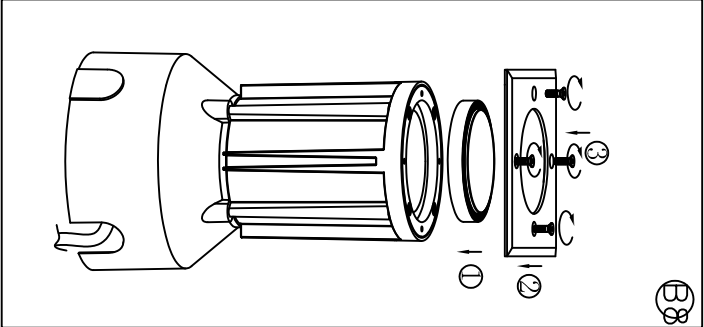

A

fill with water
must be empty
after 30 min

B

B1

B2

B3

B4

B5

C

B9

B8

B7

B6

BLA62343
WWW.EGLO.COM