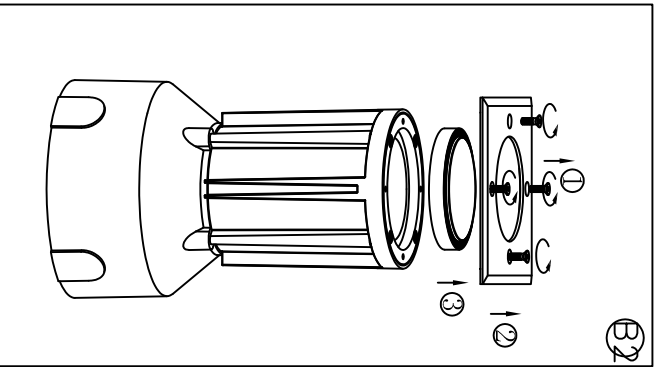

A

fill with water
must be empty
after 30 min

B

B1

B2

B3

B4

B5

C

B9

B8

B7

B6

BLA62343
WWW.EGLO.COM